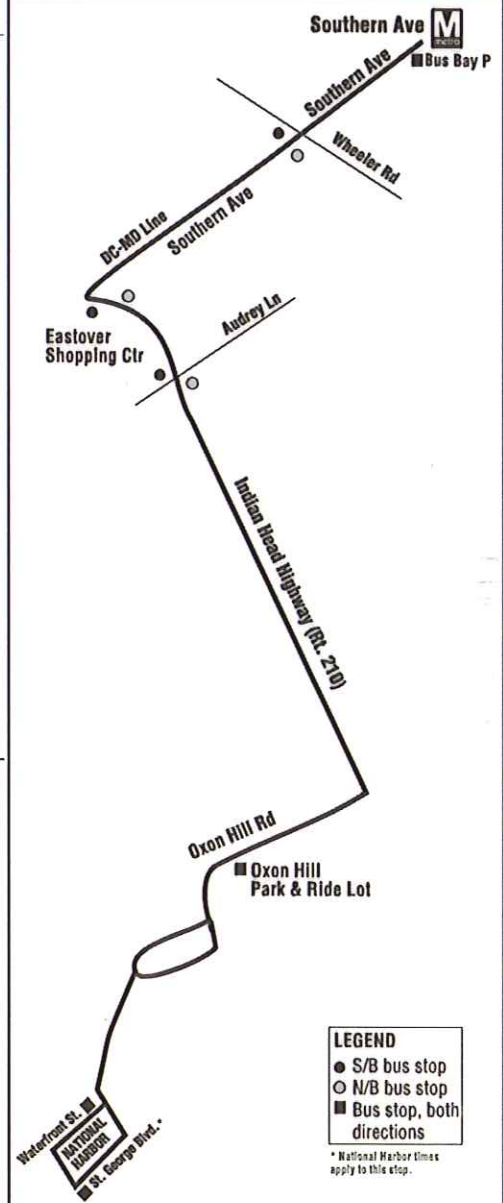

WEEKENDS — A.M.			
6:24	6:30	6:39	6:45
6:54	7:00	7:06	7:15
7:24	7:30	7:36	7:45
7:54	8:00	8:06	8:15
8:24	8:30	8:36	8:45
8:54	9:00	9:06	9:15
9:24	9:30	9:36	9:45
9:54	10:00	10:06	10:15
10:24	10:30	10:36	10:45
10:54	11:00	11:06	11:15
11:24	11:30	11:36	11:45
11:54	12:00	12:06	12:15
WEEKENDS — P.M.			
12:24	12:30	12:36	12:45
12:54	1:00	1:06	1:15
1:24	1:30	1:36	1:45
1:54	2:00	2:06	2:15
2:24	2:30	2:36	2:45
2:54	3:00	3:06	3:15
3:24	3:30	3:36	3:45
3:54	4:00	4:06	4:15
4:24	4:30	4:36	4:45
4:54	5:00	5:06	5:15
5:24	5:30	5:36	5:45
5:54	6:00	6:06	6:15
6:24	6:30	6:36	6:45
6:54	7:00	7:06	7:15
7:24	7:30	7:36	7:44
7:54	8:00	8:06	8:14
8:24	8:30	8:36	8:44
8:54	9:00	9:06	9:14
9:24	9:30	9:36	9:44
9:54	10:00	10:06	10:14

LEGEND
● S/B bus stop
○ N/B bus stop
■ Bus stop, both directions
* National Harbor times apply to this stop.

A BUS EVERY 20-30 MINUTES, SEVEN DAYS A WEEK.